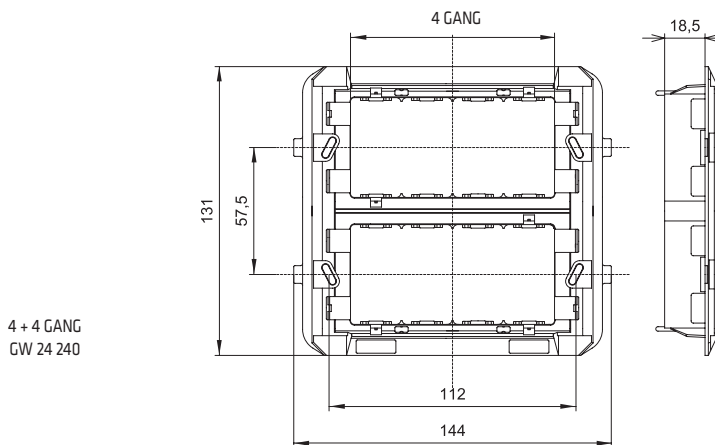

Dimension tables

SUPPORTS FOR TOP SYSTEM - VIRNA

Code	GW 24 201	GW 24 202	GW 24 230
A	3 GANG	4 GANG	6 GANG
B	62	62	70
C	116	140	190
D	83.5	108.5	100
E	18.5	18.5	18.5
F	-	-	60

TOP SYSTEM PLATES

VIRNA PLATES

	A	B	C	D	E	F	G
1 GANG	80	116.5	23	45.7		7	9.5
2 GANG	80	116.5	46.4	45.7			9.5
3 GANG	80	116.5	69.4	45.7		7	9.5
4 GANG	80	139.6	92.6	45.7		7	9.5
6 GANG	80	190	138.8	45.7		4.3	9.5
(4+4) 8 GANG	137.2	143.8	92.6	45.7	57.5	4.3	10.5
(6+6) 12 GANG	137.2	190	138.8	45.7	57.5	4.3	10.5

COMPACT PLATES

1 GANG - 2 GANG - 3 GANG - 4 GANG

3 + 3 GANG

Compact					
Code	GW 24 001	GW 24 002	GW 24 003	GW 24 004	GW 24 005
A	1 GANG	2 GANG	3 GANG	4 GANG	3 + 3 GANG
B	83.5	83.5	83.5	108.5	83.5
C	110	110	110	134	110
D	80	80	80	80	133
E	-	-	-	-	51