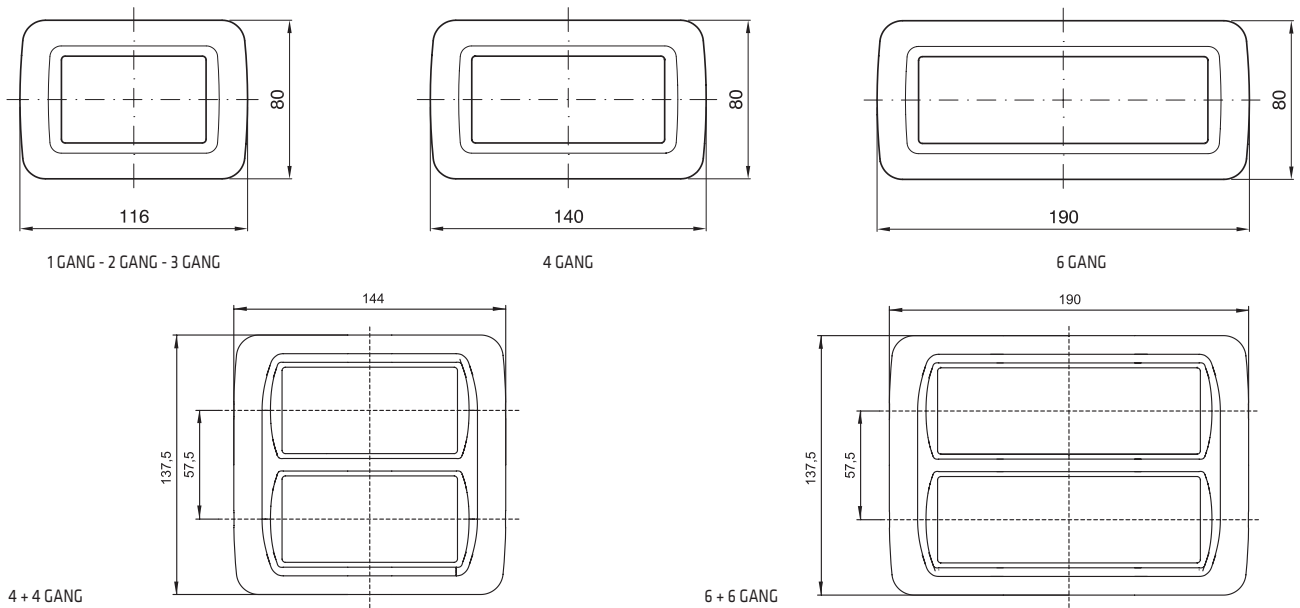

Dimension tables

SUPPORTS FOR TOP SYSTEM - VIRNA

Code	GW 24 201	GW 24 202	GW 24 230
A	3 GANG	4 GANG	6 GANG
B	62	62	70
C	116	140	190
D	83.5	108.5	100
E	18.5	18.5	18.5
F	-	-	60

TOP SYSTEM PLATES

VIRNA PLATES

	A	B	C	D	E	F	G
1 GANG	80	116.5	23	45.7		7	9.5
2 GANG	80	116.5	46.4	45.7			9.5
3 GANG	80	116.5	69.4	45.7		7	9.5
4 GANG	80	139.6	92.6	45.7		7	9.5
6 GANG	80	190	138.8	45.7		4.3	9.5
(4+4) 8 GANG	137.2	143.8	92.6	45.7	57.5	4.3	10.5
(6+6) 12 GANG	137.2	190	138.8	45.7	57.5	4.3	10.5

COMPACT PLATES

1 GANG - 2 GANG - 3 GANG - 4 GANG

3 + 3 GANG

Compact					
Code	GW 24 001	GW 24 002	GW 24 003	GW 24 004	GW 24 005
A	1 GANG	2 GANG	3 GANG	4 GANG	3 + 3 GANG
B	83.5	83.5	83.5	108.5	83.5
C	110	110	110	134	110
D	80	80	80	80	133
E	-	-	-	-	51