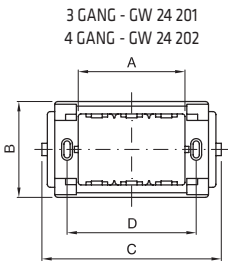

Dimension tables

SUPPORTS FOR TOP SYSTEM - VIRNA

Code	GW 24 201	GW 24 202	GW 24 230
A	3 GANG	4 GANG	6 GANG
B	62	62	70
C	116	140	190
D	83.5	108.5	100
E	18.5	18.5	18.5
F	-	-	60

TOP SYSTEM PLATES

VIRNA PLATES

	A	B	C	D	E	F	G
1 GANG	80	116.5	23	45.7		7	9.5
2 GANG	80	116.5	46.4	45.7			9.5
3 GANG	80	116.5	69.4	45.7		7	9.5
4 GANG	80	139.6	92.6	45.7		7	9.5
6 GANG	80	190	138.8	45.7		4.3	9.5
(4+4) 8 GANG	137.2	143.8	92.6	45.7	57.5	4.3	10.5
(6+6) 12 GANG	137.2	190	138.8	45.7	57.5	4.3	10.5

COMPACT PLATES

1 GANG - 2 GANG - 3 GANG - 4 GANG

3 + 3 GANG

Compact					
Code	GW 24 001	GW 24 002	GW 24 003	GW 24 004	GW 24 005
A	1 GANG	2 GANG	3 GANG	4 GANG	3 + 3 GANG
B	83.5	83.5	83.5	108.5	83.5
C	110	110	110	134	110
D	80	80	80	80	133
E	-	-	-	-	51