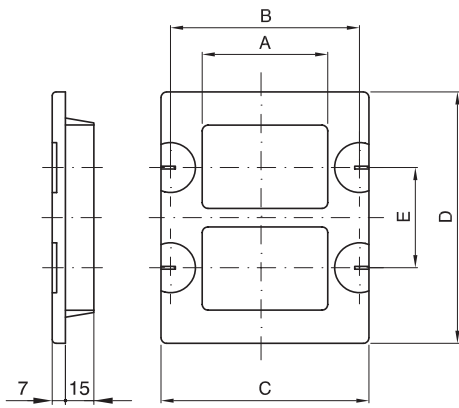

Dimension tables

SUPPORTS FOR TOP SYSTEM - VIRNA

Code	GW 24 201	GW 24 202	GW 24 230
A	3 GANG	4 GANG	6 GANG
B	62	62	70
C	116	140	190
D	83.5	108.5	100
E	18.5	18.5	18.5
F	-	-	60

TOP SYSTEM PLATES

VIRNA PLATES

	A	B	C	D	E	F	G
1 GANG	80	116.5	23	45.7		7	9.5
2 GANG	80	116.5	46.4	45.7			9.5
3 GANG	80	116.5	69.4	45.7		7	9.5
4 GANG	80	139.6	92.6	45.7		7	9.5
6 GANG	80	190	138.8	45.7		4.3	9.5
(4+4) 8 GANG	137.2	143.8	92.6	45.7	57.5	4.3	10.5
(6+6) 12 GANG	137.2	190	138.8	45.7	57.5	4.3	10.5

COMPACT PLATES

1 GANG - 2 GANG - 3 GANG - 4 GANG

3 + 3 GANG

Compact					
Code	GW 24 001	GW 24 002	GW 24 003	GW 24 004	GW 24 005
A	1 GANG	2 GANG	3 GANG	4 GANG	3 + 3 GANG
B	83.5	83.5	83.5	108.5	83.5
C	110	110	110	134	110
D	80	80	80	80	133
E	-	-	-	-	51