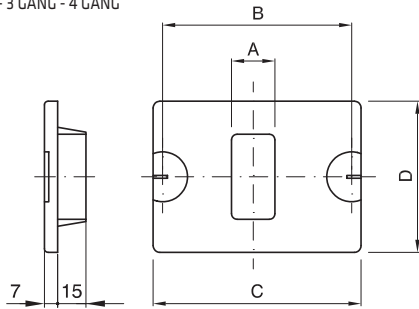

COMPACT PLATES

1 GANG - 2 GANG - 3 GANG - 4 GANG