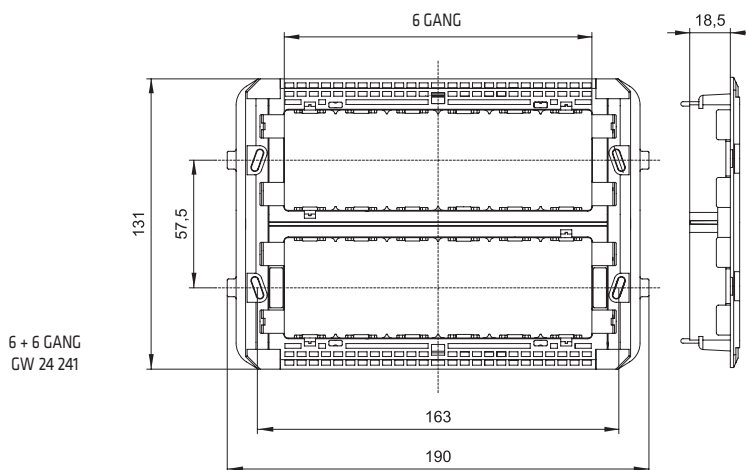

Dimension tables

SUPPORTS FOR TOP SYSTEM - VIRNA

Code	GW 24 201	GW 24 202	GW 24 230
A	3 GANG	4 GANG	6 GANG
B	62	62	70
C	116	140	190
D	83.5	108.5	100
E	18.5	18.5	18.5
F	-	-	60

TOP SYSTEM PLATES

VIRNA PLATES

	A	B	C	D	E	F	G
1 GANG	80	116.5	23	45.7		7	9.5
2 GANG	80	116.5	46.4	45.7			9.5
3 GANG	80	116.5	69.4	45.7		7	9.5
4 GANG	80	139.6	92.6	45.7		7	9.5
6 GANG	80	190	138.8	45.7		4.3	9.5
(4+4) 8 GANG	137.2	143.8	92.6	45.7	57.5	4.3	10.5
(6+6) 12 GANG	137.2	190	138.8	45.7	57.5	4.3	10.5

COMPACT PLATES

1 GANG - 2 GANG - 3 GANG - 4 GANG

3 + 3 GANG

Compact					
Code	GW 24 001	GW 24 002	GW 24 003	GW 24 004	GW 24 005
A	1 GANG	2 GANG	3 GANG	4 GANG	3 + 3 GANG
B	83.5	83.5	83.5	108.5	83.5
C	110	110	110	134	110
D	80	80	80	80	133
E	-	-	-	-	51