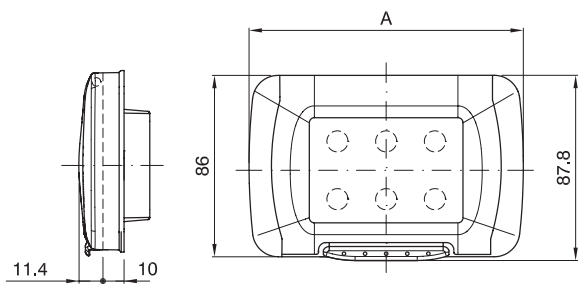

WATERTIGHT PLATES

3 GANG - 4 GANG

Code		A
GW 22 451	3 GANG	130
GW 22 452		
GW 22 453		
GW 22 461	4 GANG	153
GW 22 462		
GW 22 463