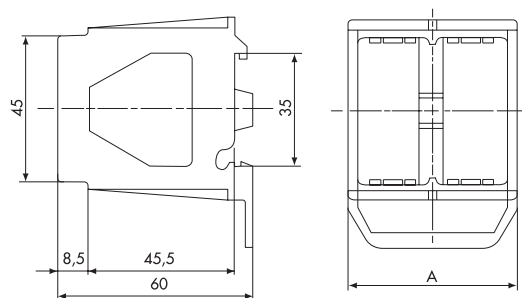

GW 26 410	GW 26 409
A	52.5	26.5

For technical information contact the Technical Assistance Service or visit gewiss.com