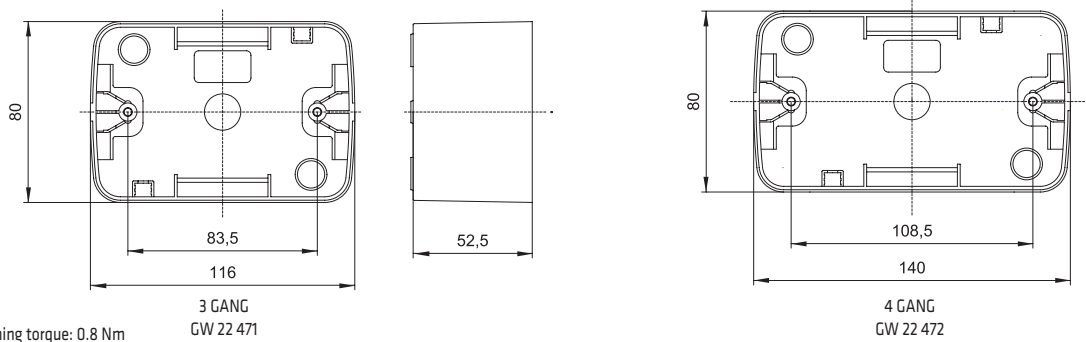

Dimension tables

SUPPORTS FOR TOP SYSTEM - VIRNA

Code	GW 24 201	GW 24 202	GW 24 230
A	3 GANG	4 GANG	6 GANG
B	62	62	70
C	116	140	190
D	83.5	108.5	100
E	18.5	18.5	18.5
F	-	-	60

TOP SYSTEM PLATES

VIRNA PLATES

	A	B	C	D	E	F	G
1 GANG	80	116.5	23	45.7		7	9.5
2 GANG	80	116.5	46.4	45.7			9.5
3 GANG	80	116.5	69.4	45.7		7	9.5
4 GANG	80	139.6	92.6	45.7		7	9.5
6 GANG	80	190	138.8	45.7		4.3	9.5
(4+4) 8 GANG	137.2	143.8	92.6	45.7	57.5	4.3	10.5
(6+6) 12 GANG	137.2	190	138.8	45.7	57.5	4.3	10.5

WATERTIGHT PLATES

3 GANG - 4 GANG

Code		A
GW 22 451	3 GANG	130
GW 22 452		
GW 22 453		
GW 22 461	4 GANG	153
GW 22 462		
GW 22 463		

FREE-STANDING PANELS

GW 24 018 - GW 24 019
4 gang

GW 24 020 - GW 24 021
6 gang

Screw tightening torque: 0.8 Nm

WALL-MOUNTING BOXES FOR TOP SYSTEM PLATES

Screw tightening torque: 0.8 Nm

PLATES FOR PROFILES

	GW 24 009 GW 24 008	GW 24 010 GW 24 011	GW 24 022 GW 24 023
A	1 GANG	2 GANG	2+2 GANG
B	34	57	57
C	66.5	66.5	117
D	80	80	130
E	27.5	50.5	50.5
F	54	54	106