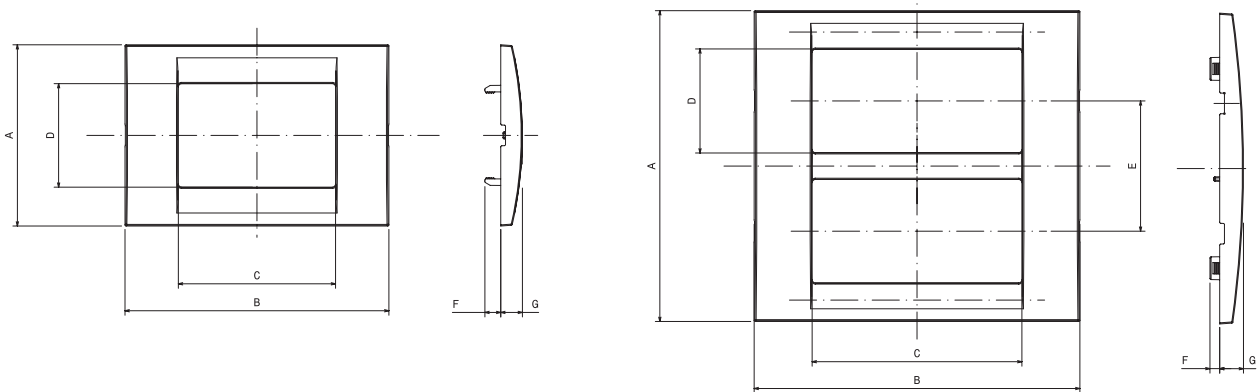

Dimension tables

SUPPORTS FOR TOP SYSTEM - VIRNA

Code	GW 24 201	GW 24 202	GW 24 230
A	3 GANG	4 GANG	6 GANG
B	62	62	70
C	116	140	190
D	83.5	108.5	100
E	18.5	18.5	18.5
F	-	-	60

TOP SYSTEM PLATES

VIRNA PLATES

	A	B	C	D	E	F	G
1 GANG	80	116.5	23	45.7		7	9.5
2 GANG	80	116.5	46.4	45.7			9.5
3 GANG	80	116.5	69.4	45.7		7	9.5
4 GANG	80	139.6	92.6	45.7		7	9.5
6 GANG	80	190	138.8	45.7		4.3	9.5
(4+4) 8 GANG	137.2	143.8	92.6	45.7	57.5	4.3	10.5
(6+6) 12 GANG	137.2	190	138.8	45.7	57.5	4.3	10.5