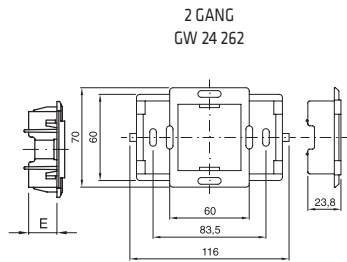

Dimension tables

SUPPORTS FOR TOP SYSTEM - VIRNA

Code	GW 24 201	GW 24 202	GW 24 230
A	3 GANG	4 GANG	6 GANG
B	62	62	70
C	116	140	190
D	83.5	108.5	100
E	18.5	18.5	18.5
F	-	-	60

TOP SYSTEM PLATES

VIRNA PLATES

	A	B	C	D	E	F	G
1 GANG	80	116.5	23	45.7		7	9.5
2 GANG	80	116.5	46.4	45.7			9.5
3 GANG	80	116.5	69.4	45.7		7	9.5
4 GANG	80	139.6	92.6	45.7		7	9.5
6 GANG	80	190	138.8	45.7		4.3	9.5
(4+4) 8 GANG	137.2	143.8	92.6	45.7	57.5	4.3	10.5
(6+6) 12 GANG	137.2	190	138.8	45.7	57.5	4.3	10.5

COMPACT PLATES

1 GANG - 2 GANG - 3 GANG - 4 GANG

3 + 3 GANG

Compact					
Code	GW 24 001	GW 24 002	GW 24 003	GW 24 004	GW 24 005
A	1 GANG	2 GANG	3 GANG	4 GANG	3 + 3 GANG
B	83.5	83.5	83.5	108.5	83.5
C	110	110	110	134	110
D	80	80	80	80	133
E	-	-	-	-	51