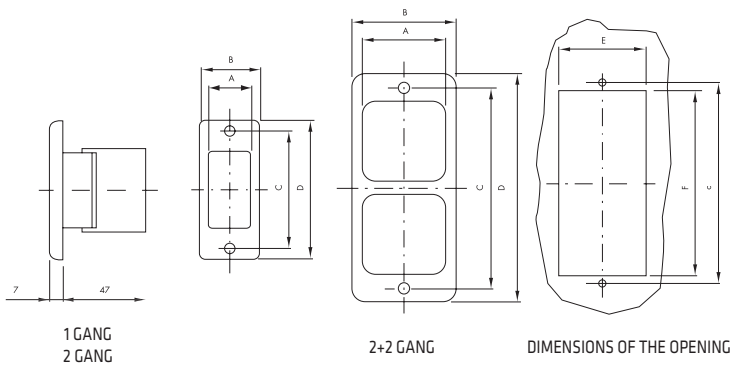

	A	B	C	D	E	F	G
1 GANG	80	116.5	23	45.7		7	9.5
2 GANG	80	116.5	46.4	45.7			9.5
3 GANG	80	116.5	69.4	45.7		7	9.5
4 GANG	80	139.6	92.6	45.7		7	9.5
6 GANG	80	190	138.8	45.7		4.3	9.5
(4+4) 8 GANG	137.2	143.8	92.6	45.7	57.5	4.3	10.5
(6+6) 12 GANG	137.2	190	138.8	45.7	57.5	4.3	10.5

COMPACT PLATES

1 GANG - 2 GANG - 3 GANG - 4 GANG

3 + 3 GANG

Compact					
Code	GW 24 001	GW 24 002	GW 24 003	GW 24 004	GW 24 005
A	1 GANG	2 GANG	3 GANG	4 GANG	3 + 3 GANG
B	83.5	83.5	83.5	108.5	83.5
C	110	110	110	134	110
D	80	80	80	80	133
E	-	-	-	-	51

WATERTIGHT PLATES

3 GANG - 4 GANG

Code		A
GW 22 451	3 GANG	130
GW 22 452		
GW 22 453		
GW 22 461	4 GANG	153
GW 22 462		
GW 22 463		

FREE-STANDING PANELS

GW 24 018 - GW 24 019
4 gang

GW 24 020 - GW 24 021
6 gang

Screw tightening torque: 0.8 Nm

WALL-MOUNTING BOXES FOR TOP SYSTEM PLATES

Screw tightening torque: 0.8 Nm

PLATES FOR PROFILES

	GW 24 009 GW 24 008	GW 24 010 GW 24 011	GW 24 022 GW 24 023
A	1 GANG	2 GANG	2+2 GANG
B	34	57	57
C	66.5	66.5	117
D	80	80	130
E	27.5	50.5	50.5
F	54	54	106