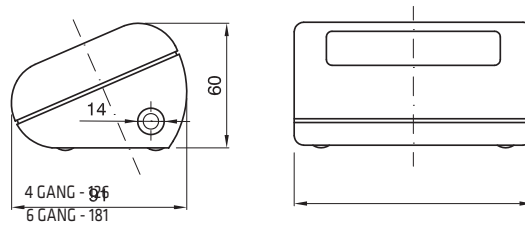

FREE-STANDING PANELS

GW 24 018 - GW 24 019
4 gang

GW 24 020 - GW 24 021
6 gang

Screw tightening torque: 0.8 Nm