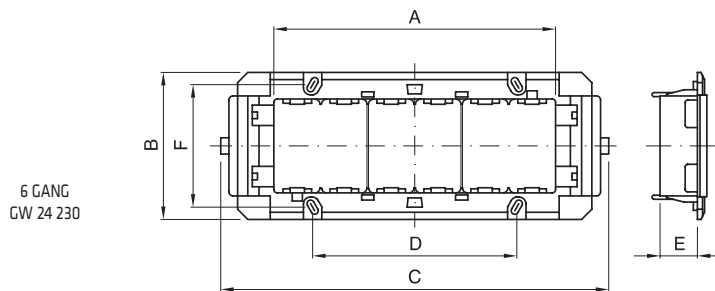

Dimension tables

SUPPORTS FOR TOP SYSTEM - VIRNA

Code	GW 24 201	GW 24 202	GW 24 230
A	3 GANG	4 GANG	6 GANG
B	62	62	70
C	116	140	190
D	83.5	108.5	100
E	18.5	18.5	18.5
F	-	-	60

TOP SYSTEM PLATES

VIRNA PLATES

	A	B	C	D	E	F	G
1 GANG	80	116.5	23	45.7		7	9.5
2 GANG	80	116.5	46.4	45.7			9.5
3 GANG	80	116.5	69.4	45.7		7	9.5
4 GANG	80	139.6	92.6	45.7		7	9.5
6 GANG	80	190	138.8	45.7		4.3	9.5
(4+4) 8 GANG	137.2	143.8	92.6	45.7	57.5	4.3	10.5
(6+6) 12 GANG	137.2	190	138.8	45.7	57.5	4.3	10.5

COMPACT PLATES

1 GANG - 2 GANG - 3 GANG - 4 GANG

3 + 3 GANG

Compact					
Code	GW 24 001	GW 24 002	GW 24 003	GW 24 004	GW 24 005
A	1 GANG	2 GANG	3 GANG	4 GANG	3 + 3 GANG
B	83.5	83.5	83.5	108.5	83.5
C	110	110	110	134	110
D	80	80	80	80	133
E	-	-	-	-	51